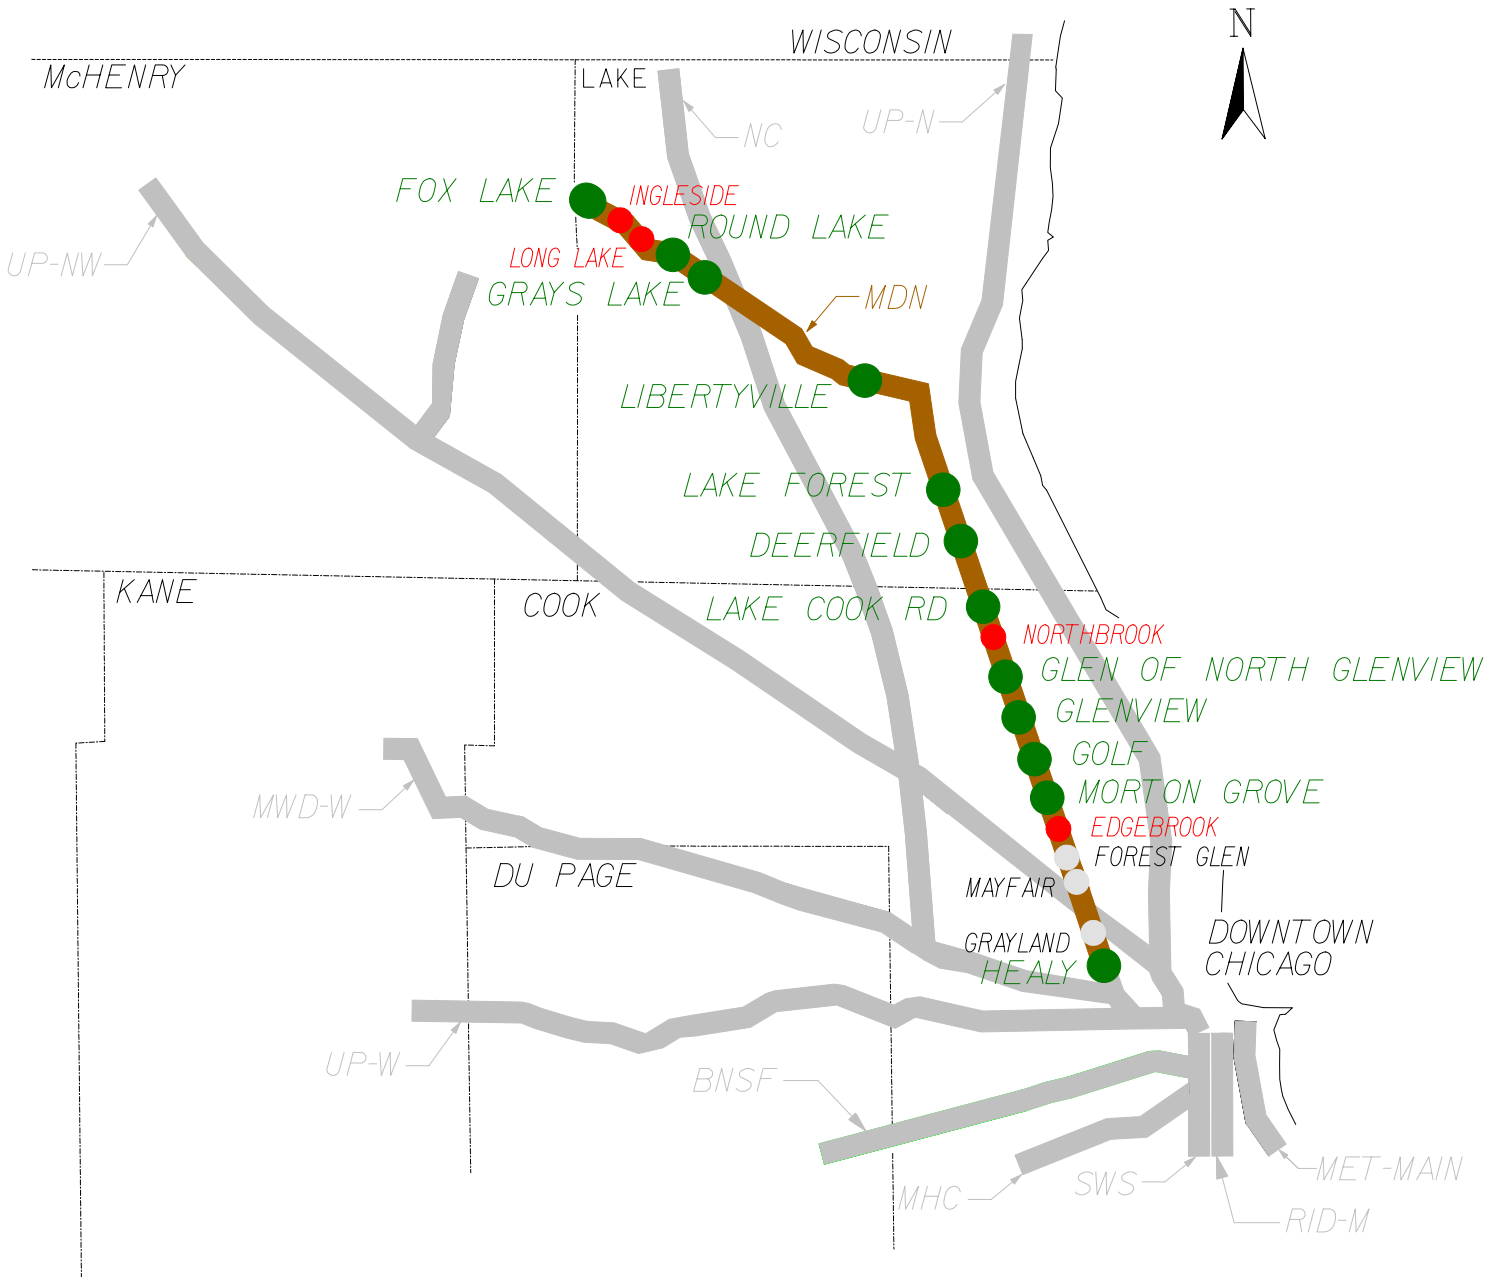

MILWAUKEE DISTRICT NORTH LINE

LEGEND

- FULLY ACCESSIBLE STATION
- PARTIALLY ACCESSIBLE STATION
- INACCESSIBLE STATION