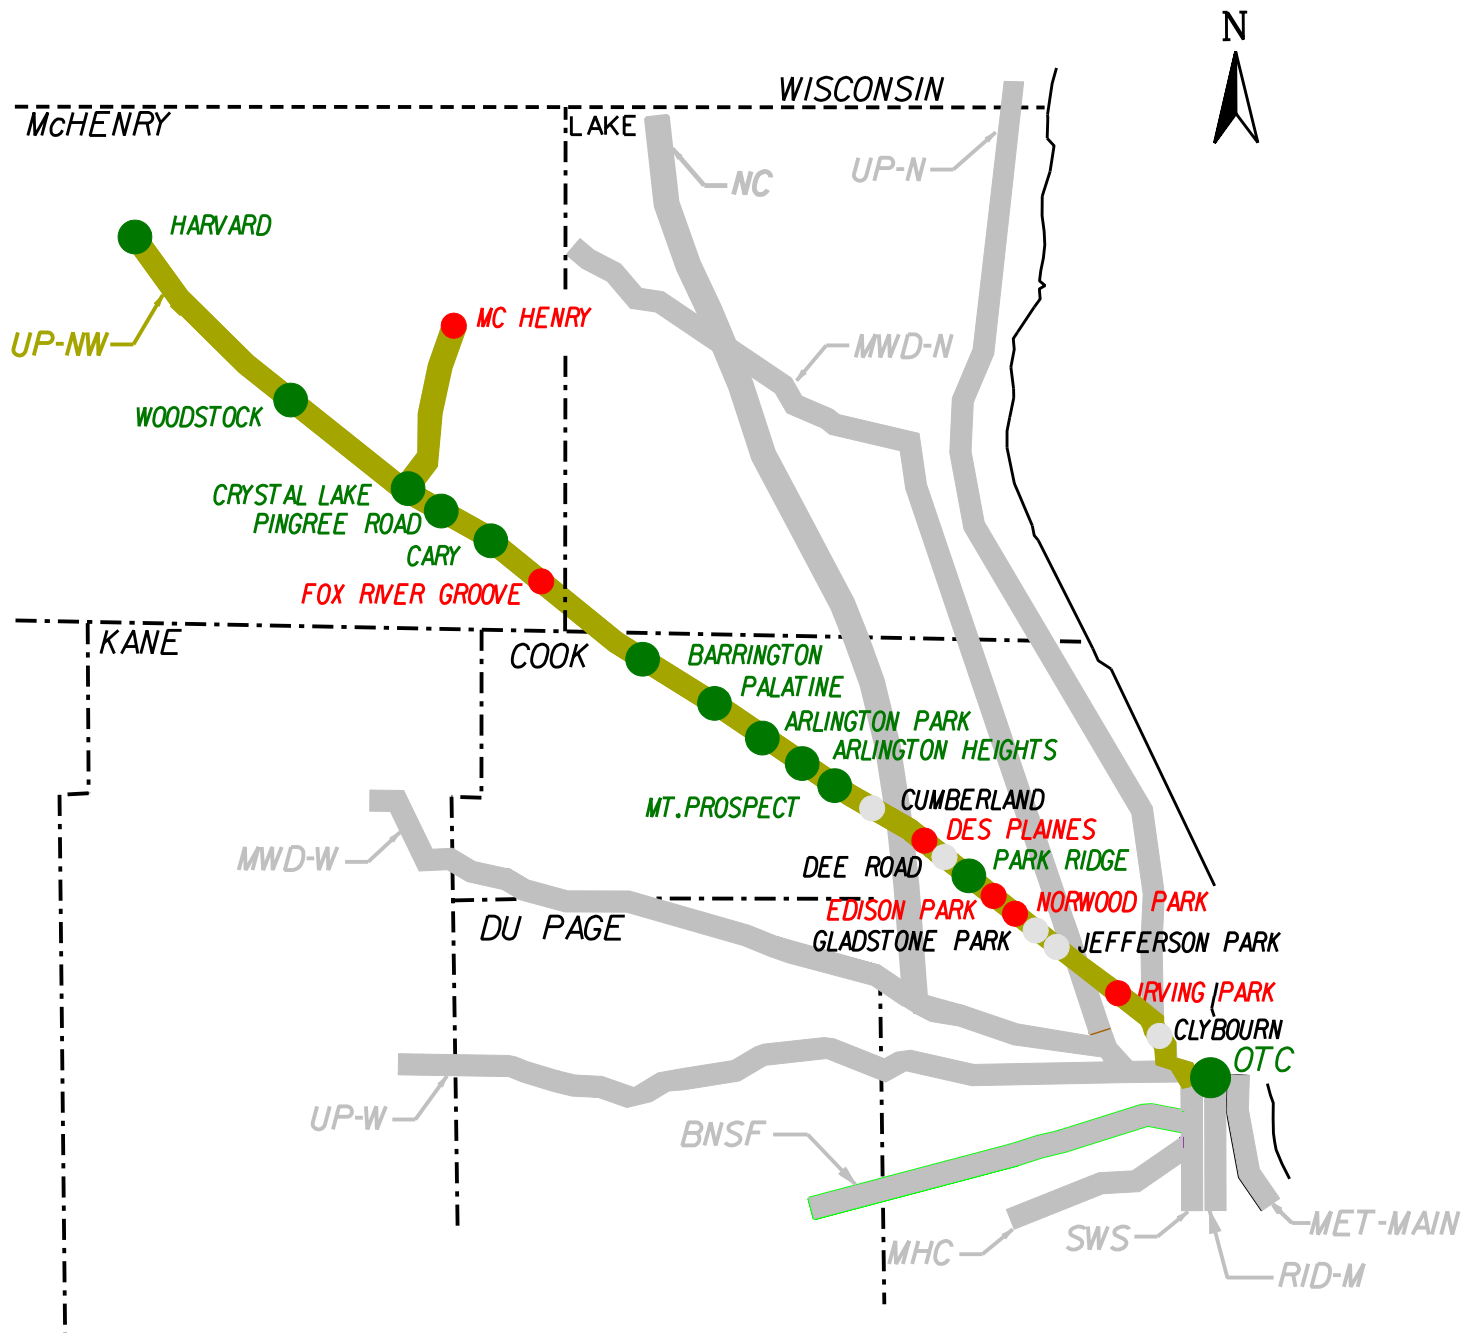

UNION PACIFIC NORTHWEST LINE

LEGEND

- FULLY ACCESSIBLE STATION
- PARTIALLY ACCESSIBLE STATION
- INACCESSIBLE STATION