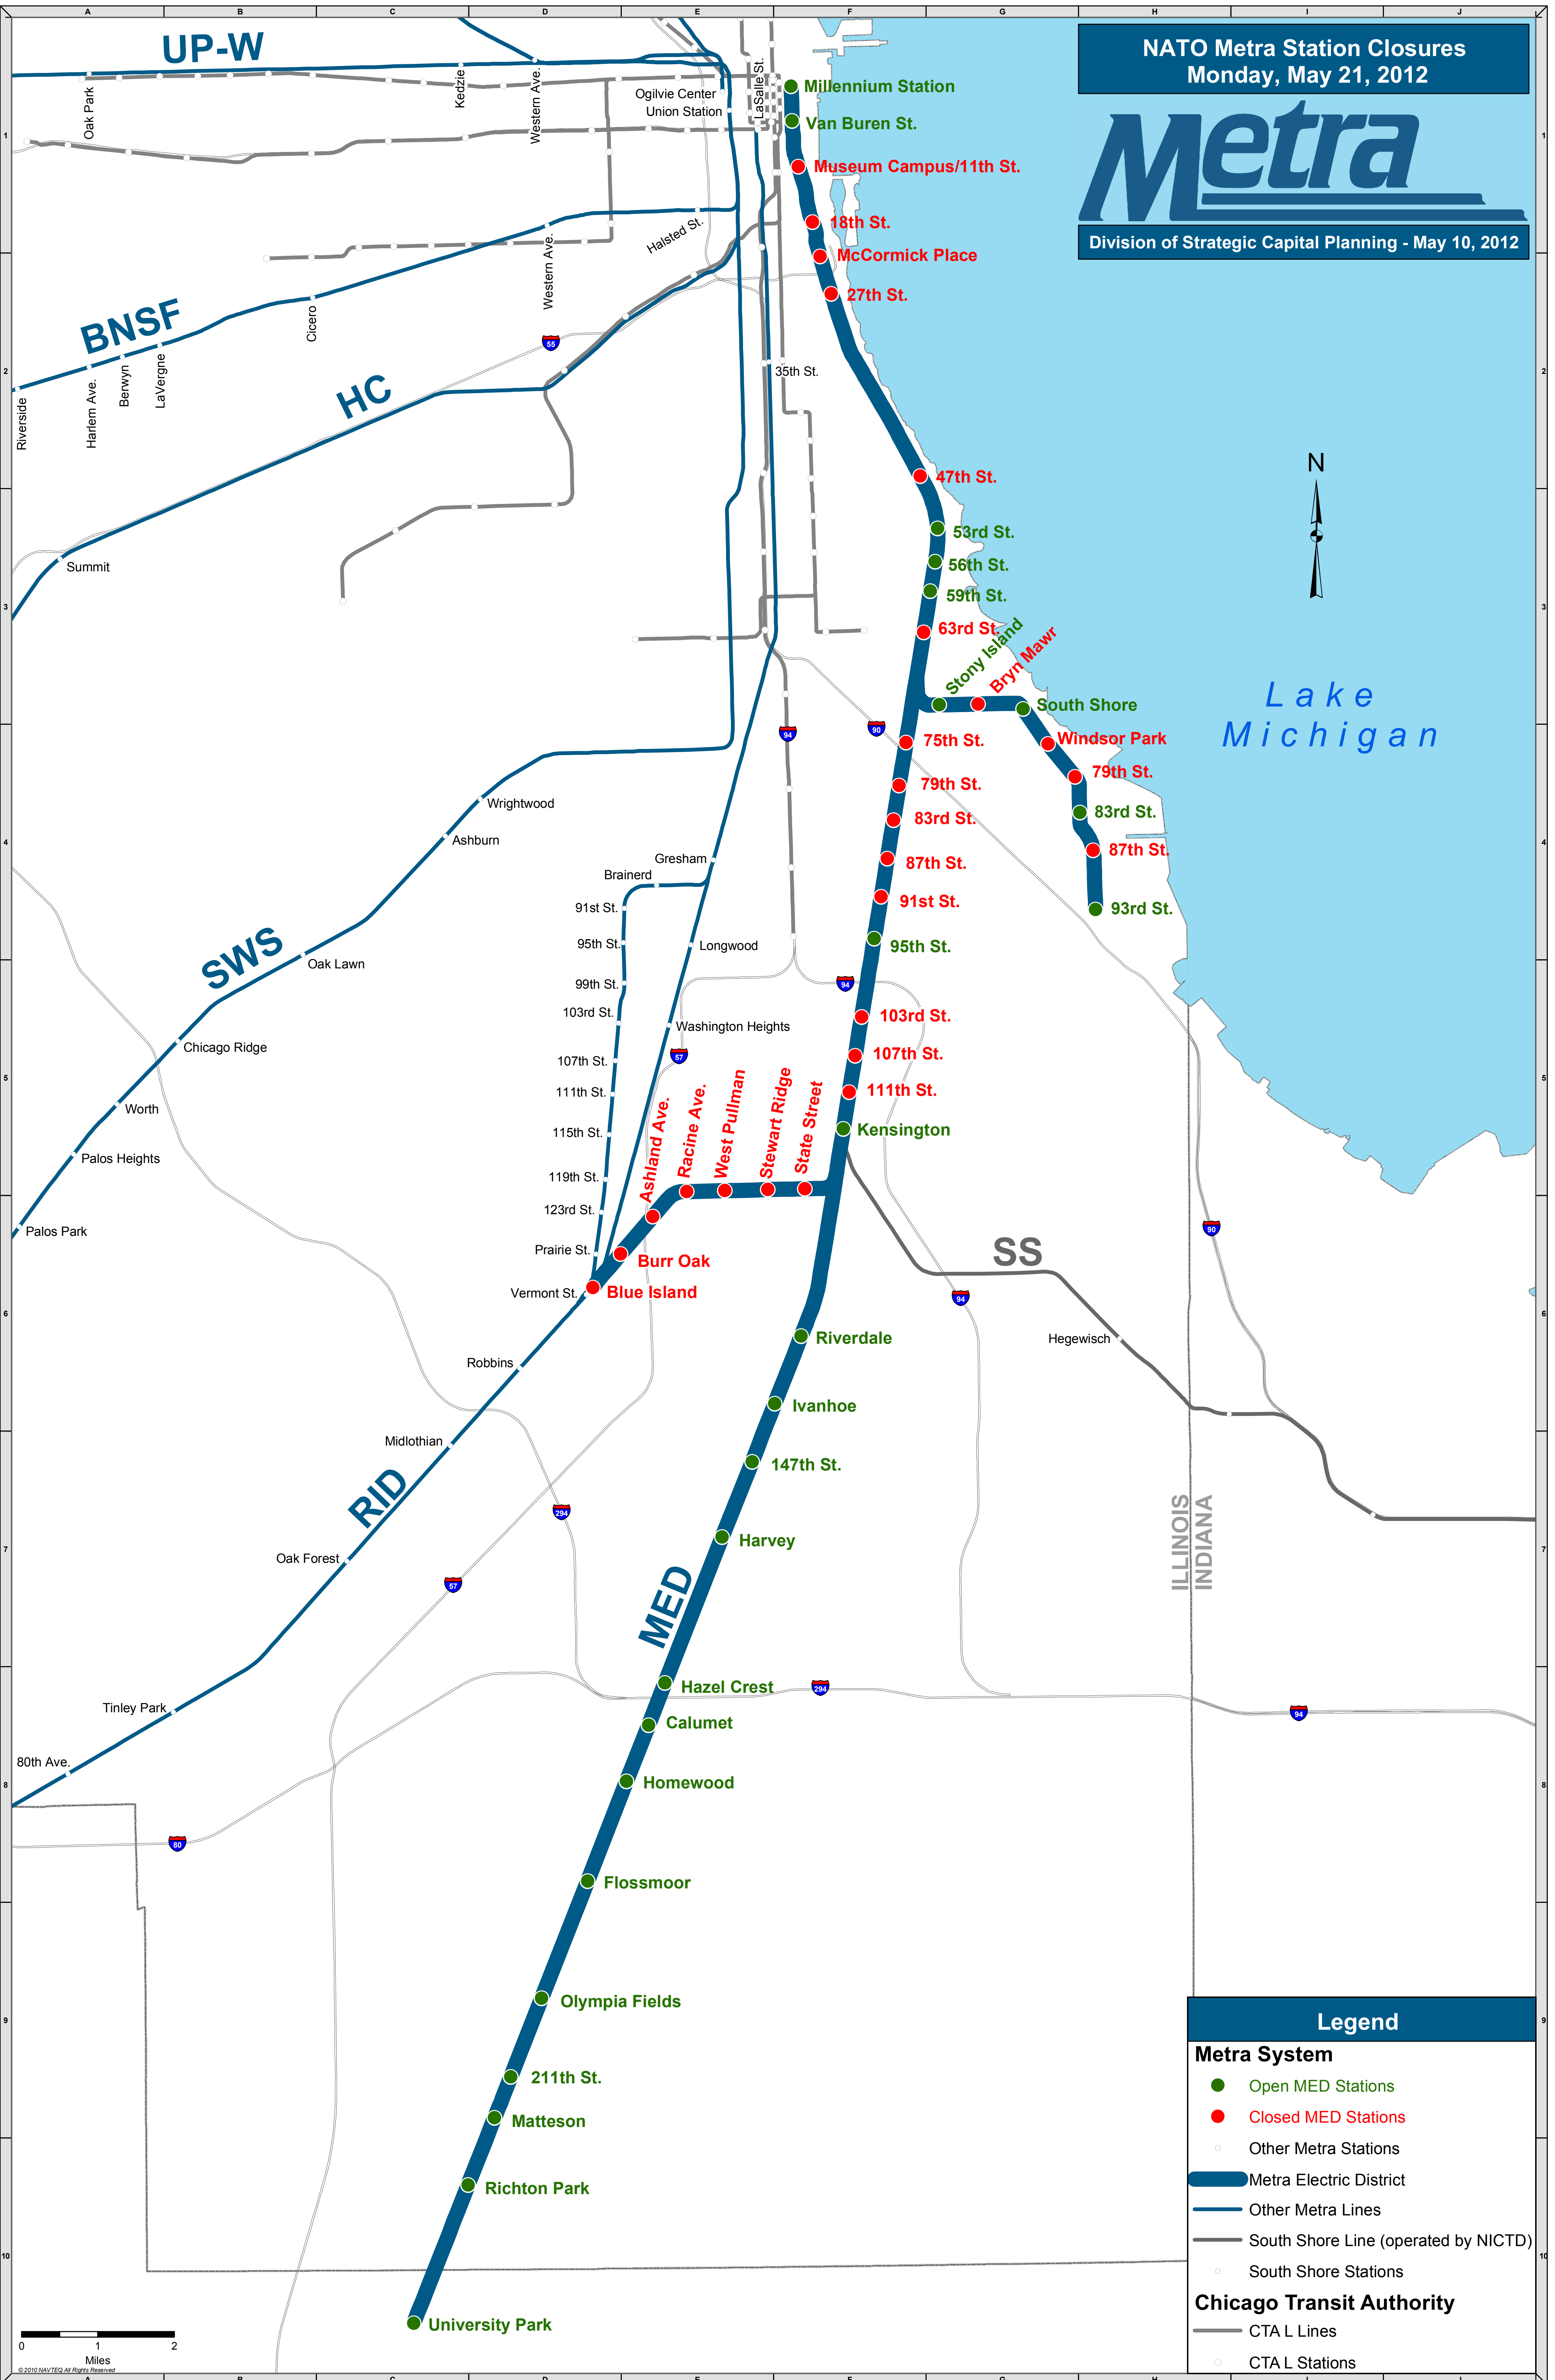

UP-W

NATO Metra Station Closures
Monday, May 21, 2012

Division of Strategic Capital Planning - May 10, 2012

Legend

Metra System

- Open MED Stations
- Closed MED Stations
- Other Metra Stations
- Metra Electric District
- Other Metra Lines
- South Shore Line (operated by NICTD)
- South Shore Stations

Chicago Transit Authority

- CTA L Lines
- CTA L Stations