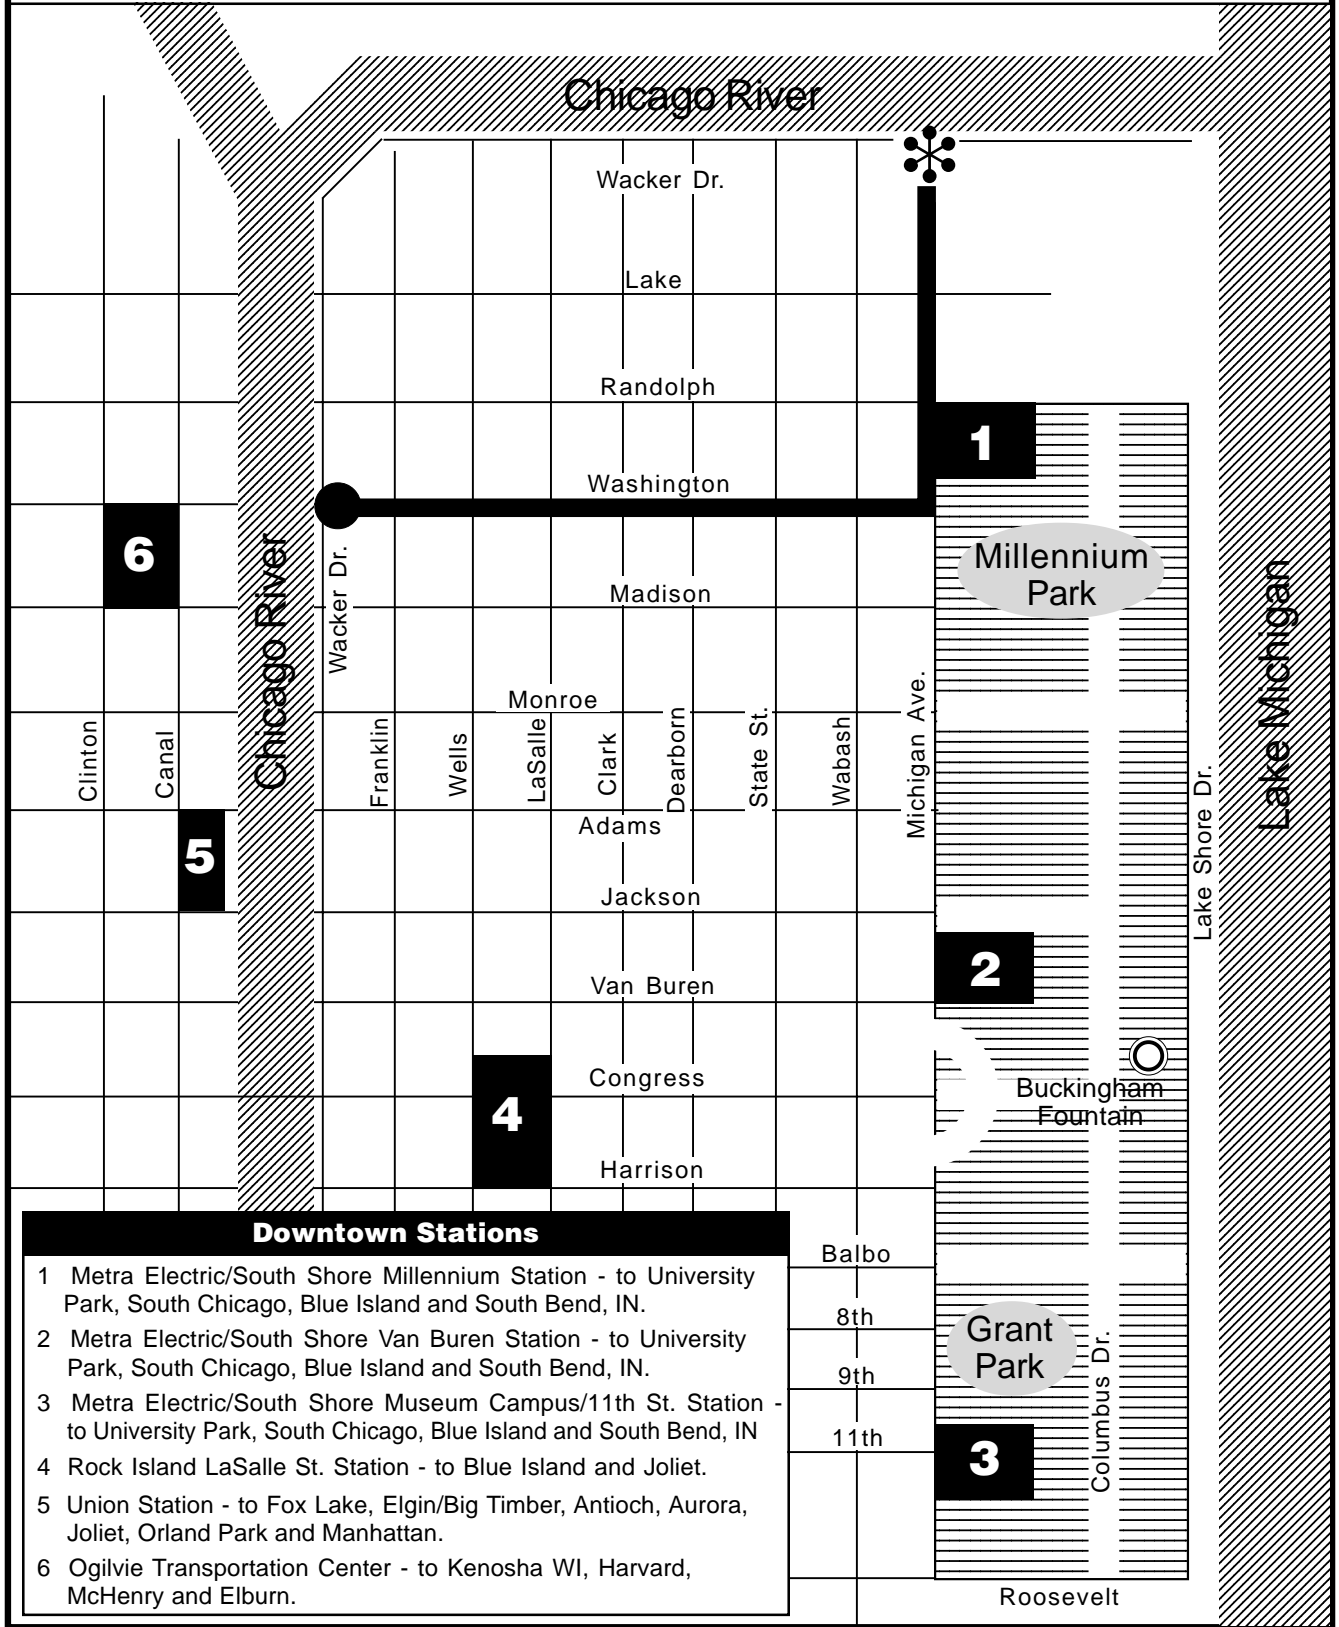

HOW TO GET HOME FROM THE BLACKHAWKS' CELEBRATION

MetraSM Downtown Station Locations

JUNE 2010

● Parade Start

▬ Parade Route

✻ Championship Rally