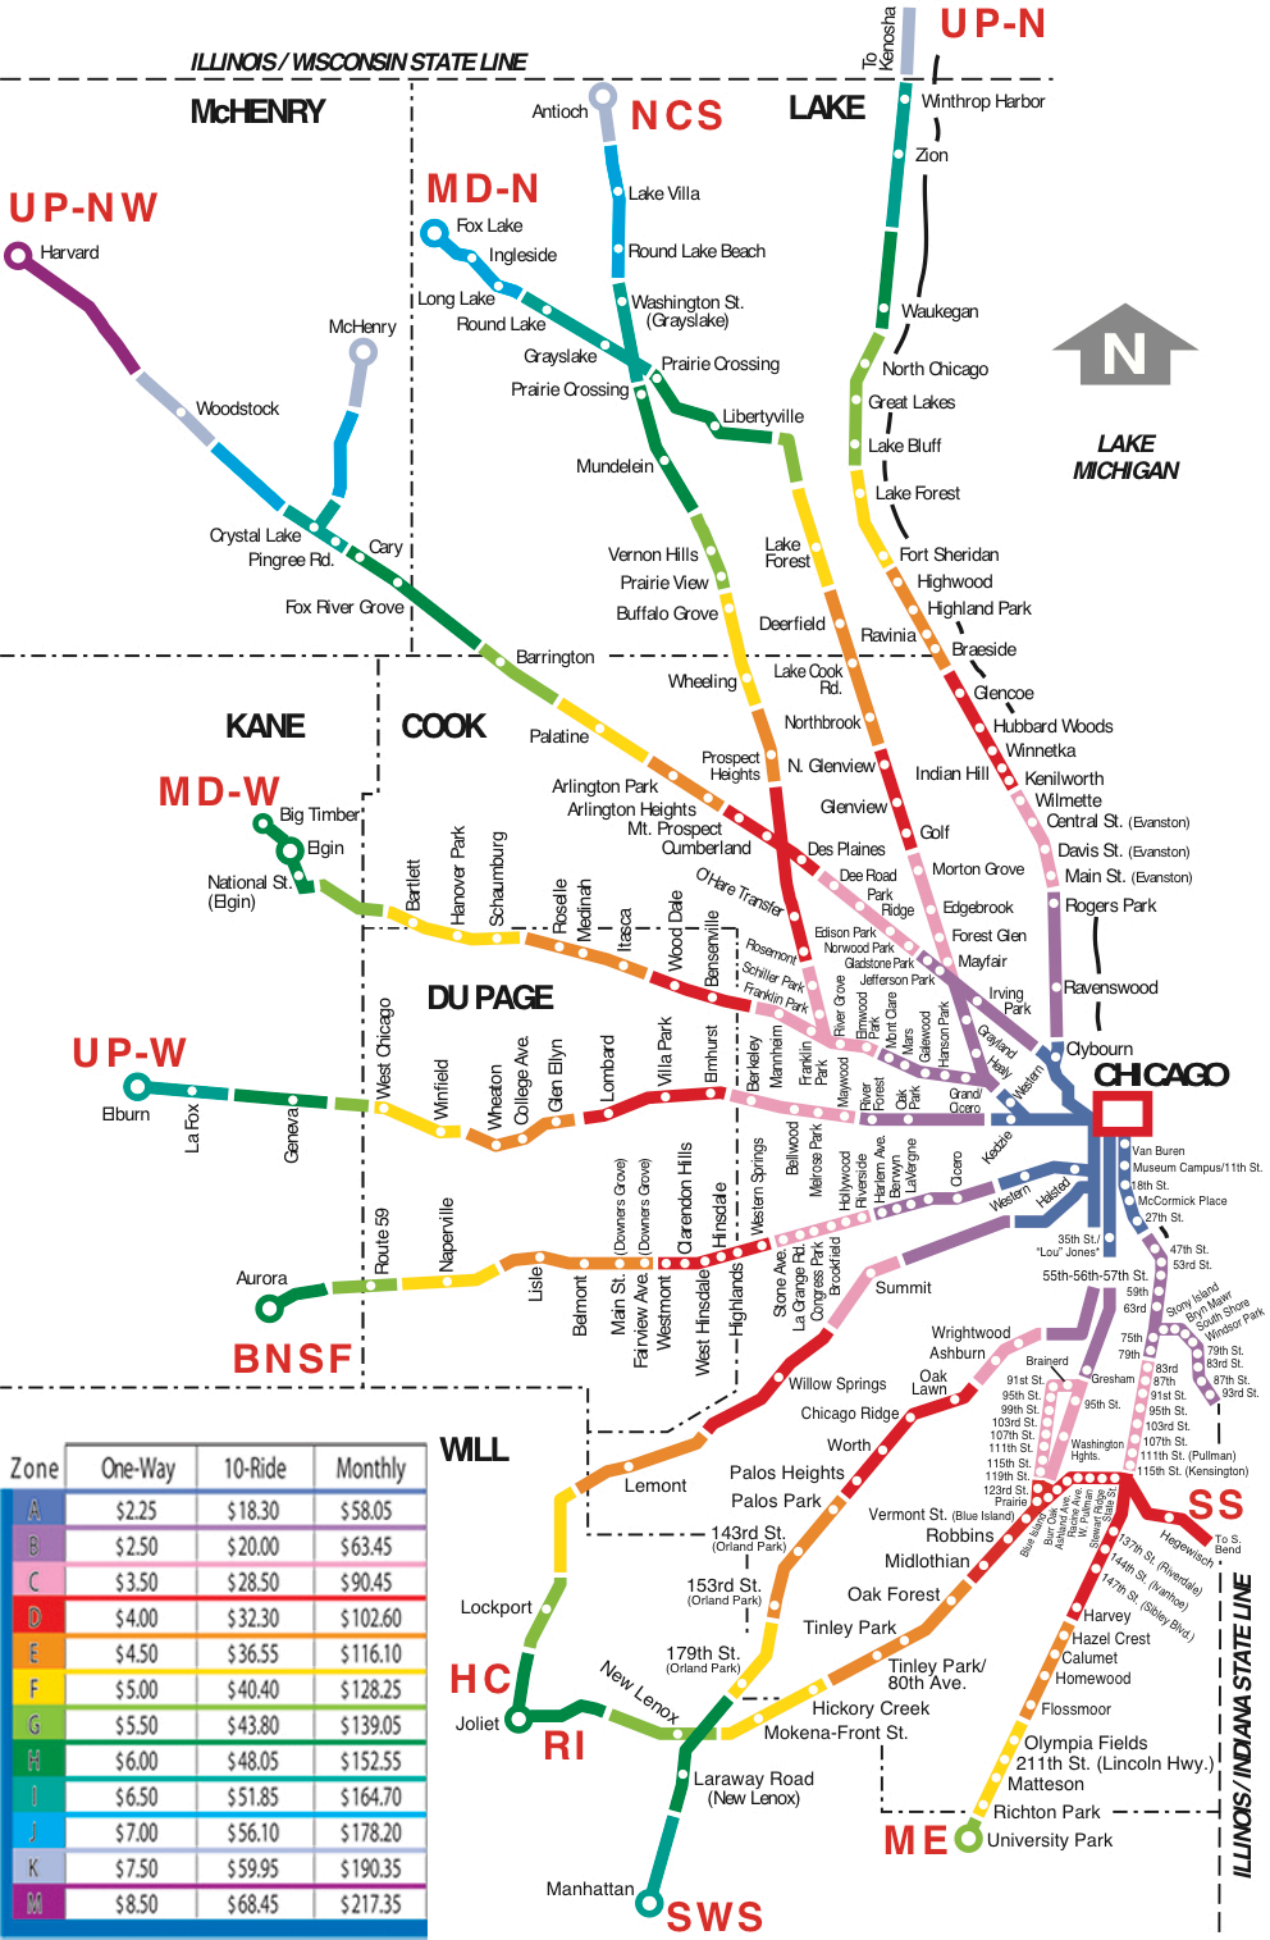

ILLINOIS / WISCONSIN STATE LINE

McHENRY

NCS

LAKE

UP-N

UP-NW

MD-N

McHenry

Woodstock

Crystal Lake

Pingree Rd.

Fox River Grove

KANE

COOK

MD-W

Big Timber

Elgin

National St. (Elgin)

UP-W

Eburn

La Fox

Geneva

Aurora

BNSF