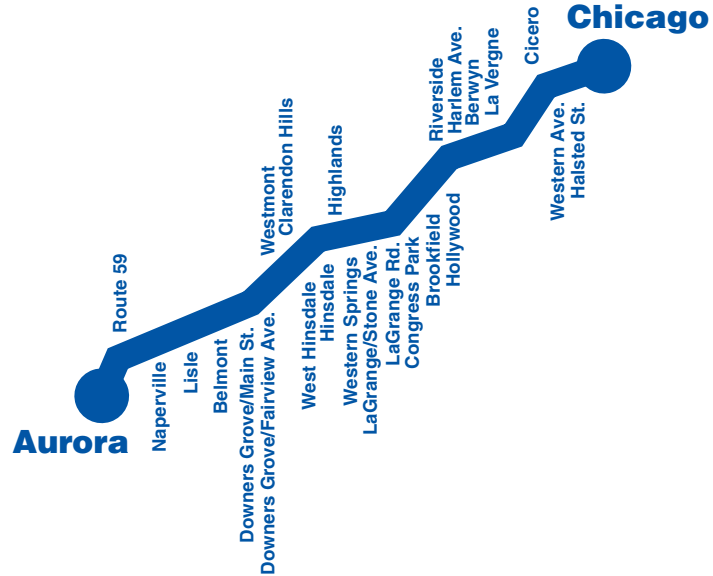

Chicago to Aurora

Chicago to Aurora

Welcome to Metra, the finest commuter rail system in the nation. This timetable not only shows the departure and arrival times, it contains information on how to use the Metra system: station information, ticket types and fares, connecting services . . . and phone numbers to call if you still have any questions.

Metra Web Site: www.metrarail.com

Come ride with Metra – wherever you're headed in our six-county region, it's the way to *really* fly. We look forward to welcoming you aboard soon!

Aurora to Chicago – Monday through Friday