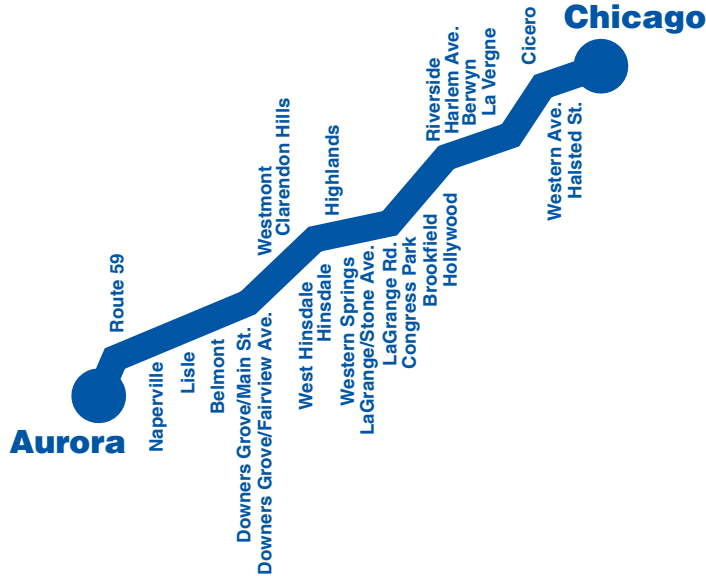

Chicago to Aurora

Chicago to Aurora

Welcome to Metra, the finest commuter rail system in the nation. This timetable not only shows the departure and arrival times, it contains information on how to use the Metra system: station information, ticket types and fares, connecting services . . . and phone numbers to call if you still have any questions.

Monday-Friday schedules, Saturday schedules and Sunday/Major Holiday schedules are shown on different panels. Be sure to consult the panel that is appropriate for the day you'll be riding with us.

HOW TO READ THIS TIMETABLE

First locate at the top of the page in the colored block, the appropriate direction and the day of the week that you plan to travel. Next, identify the boarding station on the farthest left column. Follow across to the right to determine the departure times of trains at that station. Select the train that best meets your personal needs and move down that column to identify the arrival time at your destination station.

Metra Web Site: www.metrarail.com

Come ride with Metra – wherever you're headed in our six-county region, it's the way to *really* fly. We look forward to welcoming you aboard soon!

Aurora to Chicago – Monday through Friday